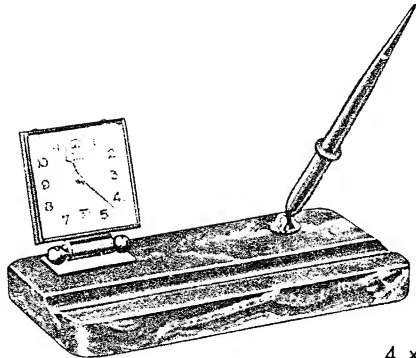

# SHEAFFER'S NEW DESK SET LINE

5002J  
**JET CRYSTAL**  
 With (2) 121SKD White Dot Pens ..... \$50.00  
 With 5SKD Pen, Pencil or ballpoint (any two) .... 35.00

5 x 10"

5007S  
**SPANISH ONYX**  
 With B121SKD White Dot Pen ..... \$50.00  
 With B5SKD Pen, pencil or ballpoint ..... 42.50  
 (Includes No. 590-40 Hour Perpetual Date Clock)